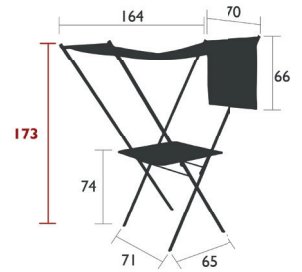

KALAHARI

3267 - SHADED TABLE
DESIGN BY STUDIO FERMOB

NEW

DOMESTIC | PROFESSIONAL | INTENSIVE

6
IPAC

2
x

1

25

Steel sheet table top
Tubular steel base
Outdoor fabric solution-dyed 100% acrylic

16 kg

3 POSITIONS

KALAHARI

FURNITURE